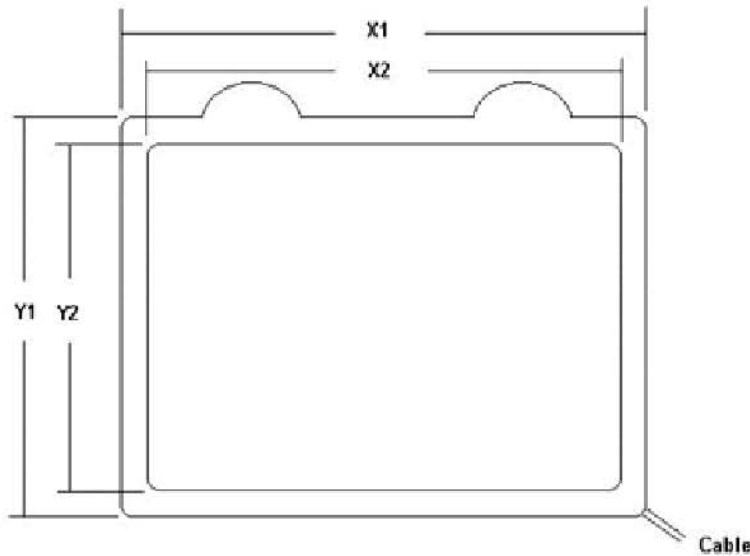

Magic Touch Add-On Kit KTMT-1921

X1 = 17.87" (454 mm), Y1 = 14.13" (359 mm), X2 = 17" (431.8 mm), Y2 = 13" (330.2 mm).
Thickness = 0.55" (14 mm).

Add-on touch screen for 19-21" LCD & CRT monitor.

USB-XD controller for USB port interface. Black or beige color.

SPECIFICATION:	
TECHNOLOGY	Resistive analog touch screen.
SPACER	Invisible spacer - patented technology
LIGHT TRANSMISSION	80% nominal
SCRATCH RESISTANCE	3H pencil hardness.
TOUCH RESOLUTION	4096 x 4096 (USB-XD) or 2048 X 2048 (ProE-X)
INTERFACE CONTROLLER	External controllers: PC - USB port or serial port. Apple - USB port.
OPERATING SYSTEMS	Windows 95, 98, ME, 2000, XP, NT4.0., Linux, Apple OS 8 to 10.
DRIVER	Mouse emulation driver.
ACTIVATION FORCE	50-120 grams per square centimeter.
RESPONSE TIME	10 msec maximum.
POSITION ACCURACY	3 mm maximum error.
TOUCH MODE	Mouse click, double click, drag, right click.
OPERATING TEMPERATURE	-10 to 70 degrees C.
STORAGE TEMPERATURE	-30 to 85 degrees C.
HUMIDITY	Pass 40 degrees C, 95% RH for 96 hours.
CHEMICAL RESISTANCE	Excellent to alcohol, acetone, grease, and general household detergent.
DURABILITY	3,000,000 touches per point minimum.